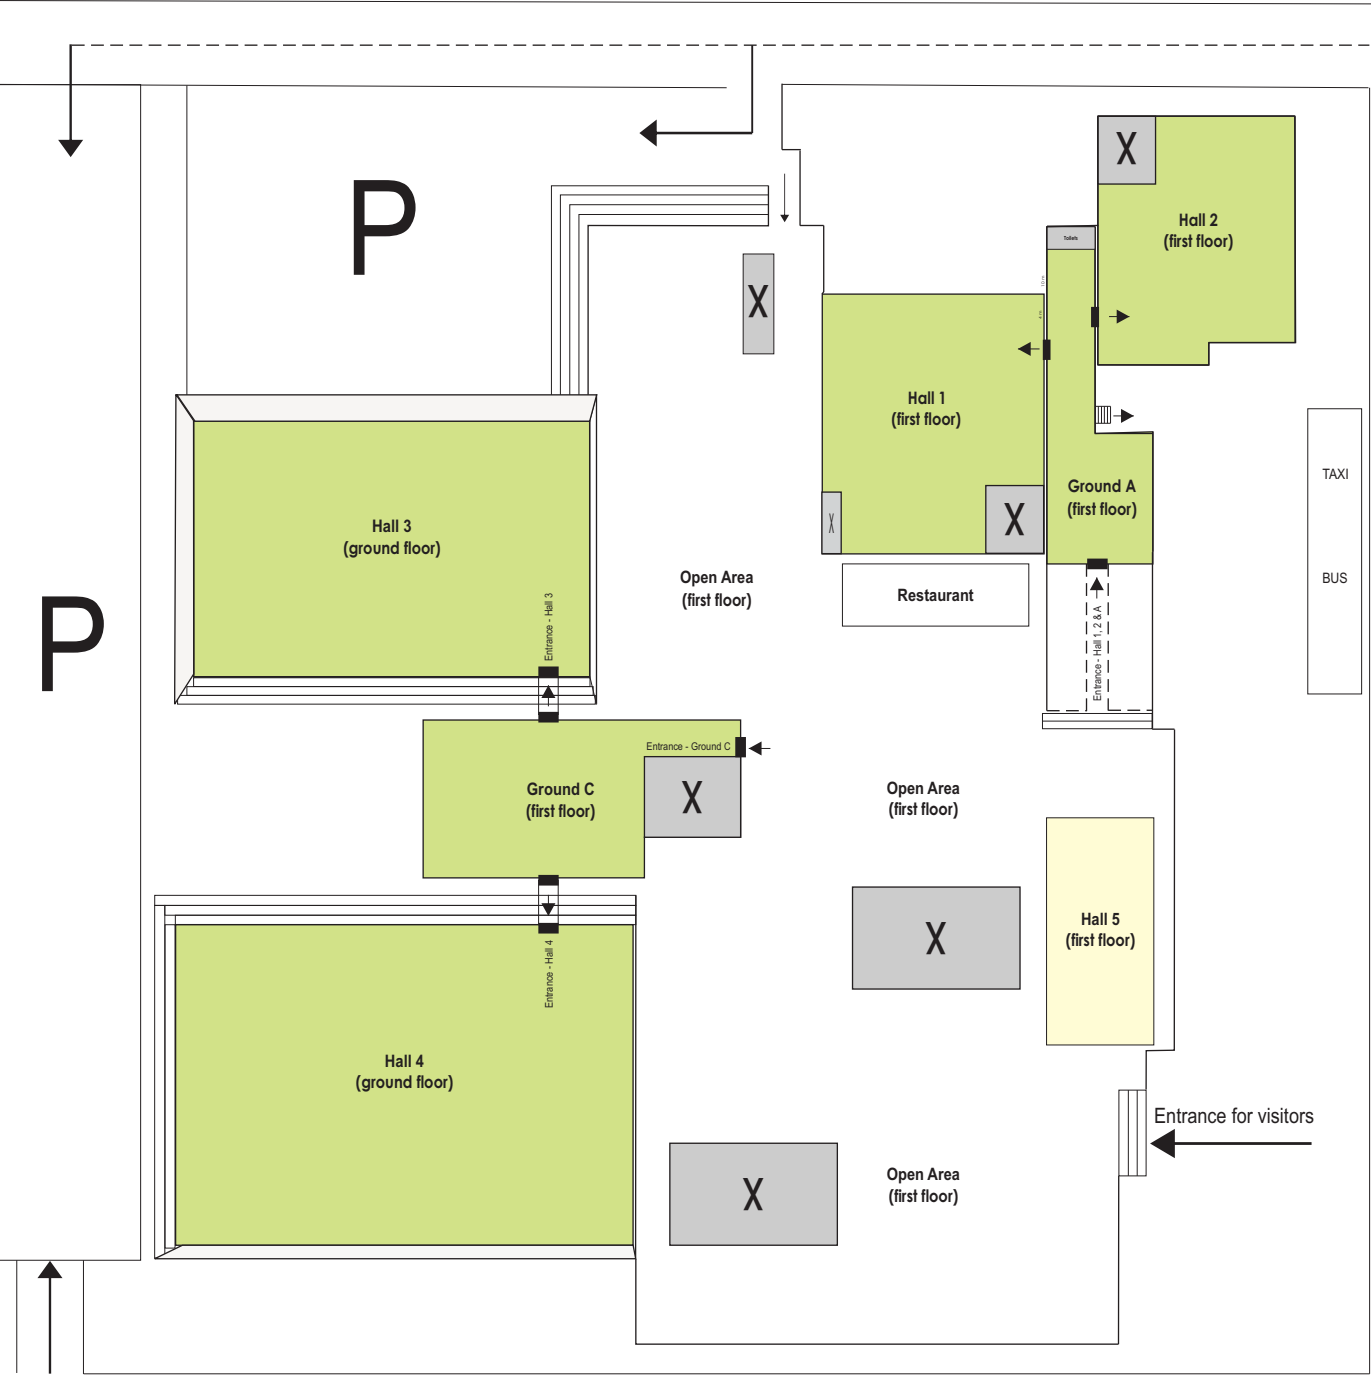

MEDIA BUILDING &
NEW GOVERNMENT BUILDING

TAXI TAXI

CENTRAL BANK GRAND HOTEL

INDEX

Fair Ground Prishtina

Total Exhibition Area = 20.000 m²

Total Indoor Area = 11.000 m²

Total Outdoor Area = 9.000 m²

INDEX

- Indoor exhibition halls
- Indoor montage exhibition halls
- Open exhibition area